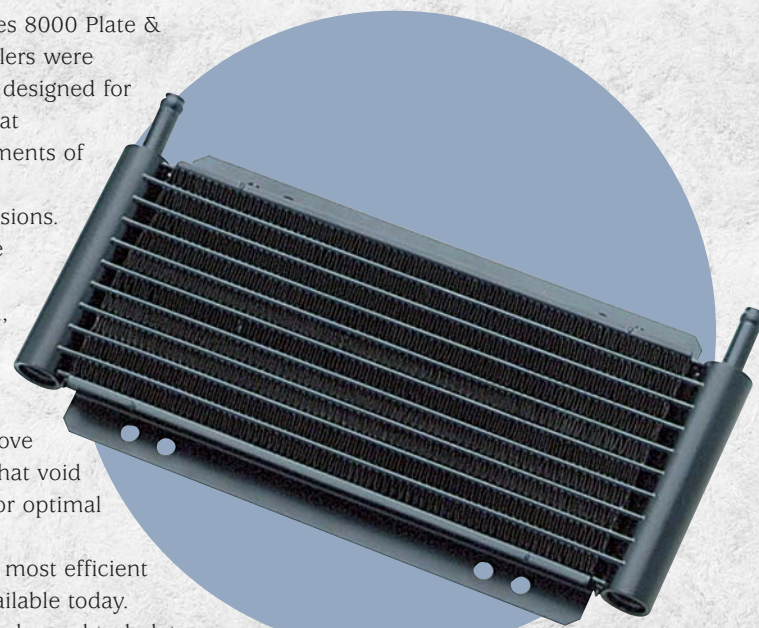

The Car Corner

RADIO SHOW
with Bill Zervakos

There are other automotive shows on radio, but nothing quite like The Car Corner. On other programs, you'll hear people talking about their vehicle's problems, but on The Car Corner, you'll find out about what's happening in the industry that impacts you, the motoring public. Some things you'll hear about:

- News from the Industry
- Expert Tech Tips
- Trivia with Prizes
- New Car Evaluations
- Guest Interviews
- Contests and More

Saturdays 7-8am
Xtra Sports 910 AM

EQUIPMENT : TRANSMISSION OIL COOLING

Derale's Series 8000 Plate & Fin Oil Coolers were specifically designed for the high heat extraction requirements of today's electronic overdrive transmissions.

Starting with the existing stacked plate configuration, engineers increased the distance between each plate to improve airflow and filled that void with cooling fins for optimal heat transfer.

The result is the most efficient air-to-oil cooler available today. Features include embossed turbulator plates that minimize pressure drops and pre-drilled steel mounting brackets for secure vehicle attachment. An attractive black powder-coated finish prevents corrosion. Series 8000 transmission oil cooler kits are available in 4 sizes to fit most applications and include OEM-spec oil hose and all necessary mounting hardware.

Contact Derale at 800-421-6288 or visit www.derale.com for more information. ■

Automotive Fine Art by Don Evenson

Private commissioned paintings in oil or acrylic

Private patrons nationwide; commercial clients include: